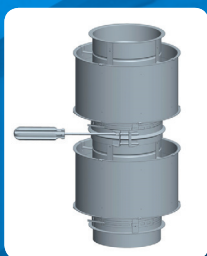

• What if you could reduce Life-cycle Expenses ...

stainless steel inner wall, round design, centering sleeve, no-tool tee cap and access panels are just some of the features that improve energy efficiency, quality and ease of maintenance, and durability. Additionally, there is a limited lifetime warranty.

ALIGNMENT SLEEVE: Labor savings, quality control, and durable

Guides pieces together & provides backing for sealant

- Stiffens large/heavy sections keeping flanges in perfect alignment for ease of V-band attachment
- Smaller diameter can be joined by one person (vs. two)
- Eliminates sealant from being accidentally wiped off flanges