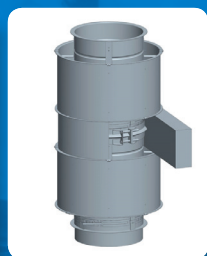

ALIGNMENT SLEEVE: Labor savings, quality control, and durable

Guides pieces together & provides backing for sealant

- Stiffens large/heavy sections keeping flanges in perfect alignment for ease of V-band attachment
- Smaller diameter can be joined by one person (vs. two)
- Eliminates sealant from being accidentally wiped off flanges