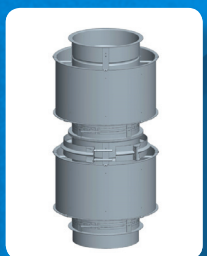

ALIGNMENT SLEEVE: Labor savings, quality control, and durable

Guides pieces together & provides backing for sealant

- Stiffens large/heavy sections keeping flanges in perfect alignment for ease of V-band attachment
- Smaller diameter can be joined by one person (vs. two)
- Eliminates sealant from being accidentally wiped off flanges