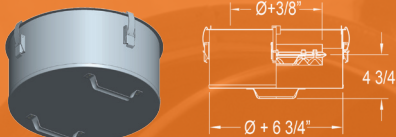

WHAT OWNERS NEED TO KNOW: SECURITY CHIMNEYS PREFAB GREASE DUCT

Lower Install & Life-cycle Costs, Reduced Risks and Headaches, Superior Warranty

BENEFITS TO OWNER WHEN USING SECURITY CHIMNEYS vs SITE-BUILT