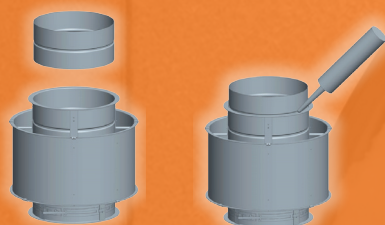

CENTERING SLEEVE: DURABILITY
Protects sealant from degradation & loss during cleaning.

NO TOOL ACCESS TEE CAP
Labor savings during maintenance. Easy and toolless inspection.