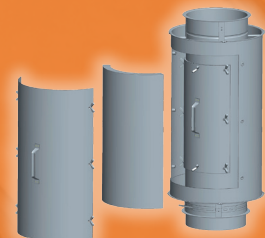

NO TOOL ACCESS DOOR
Labor savings during install, maintenance and inspection.