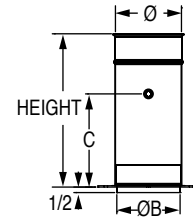

AERCO BMK Adapter SS

Ø	ØB (O.D)	HEIGHT	Product Code
6"	5.77"	5 5/8"	SS6AERBMKU
8"	7.77"	5 5/8"	SS8AERBMKU
14"	13.77"	5 5/8"	SS14AERBMKU

AERCO BMK Excentric Adapter SSD

Ø	ØB (O.D)	HEIGHT	Product Code
12"	"	8 3/8"	SSDØAERBMKOFFUK

AERCO BMK Excentric Adapter SS

Ø	ØB (O.D)	HEIGHT	Product Code
12"	"	5 1/8"	SSØAERBMKOFFU

AERCO KC Adapter SSD

Ø	ØB (O.D)	C	HEIGHT	Product Code
6"	5.77"	12 1/8"	16 1/4"	SSD6AERKCUK

SSD & SS Boiler Adapters

AERCO KC Adapter SS

Ø	ØB (O.D)	C	HEIGHT	Product Code
6"	5.77"	12 1/8"	17 5/8"	SS6AERKCU

AERCO MLX EXT Adapter SSD

Ø	HEIGHT	Product Code
4"	7 7/32"	SSD4AERMLXUK
6"	7 7/32"	SSD6AERMLXUK
10"	7 7/32"	SSD10AERMLXUK
12"	7 7/32"	SSD12AERMLXUK