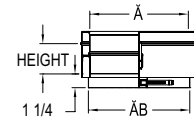

FULTON Muffler Adapter Kit SSD

Ø	ØB (O.D)	HEIGHT	Product Code
4" to 24"	4 1/16" to 24 1/16"	4"	SSDØFMAUK

NOTE: The kit is made of a SSDØFMAUK + SSDØUNIBAOMUK