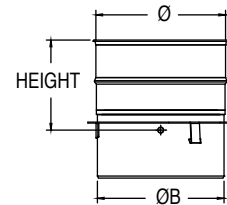

DURAVENT PolyPro Female Adapter SS

Ø	ØB (O.D)	HEIGHT	Product Code
4"	100mm	5 3/8"	SS4POLYPROFAU
5"	130mm	5 3/8"	SS5POLYPROFAU
6"	150mm	5 3/8"	SS6POLYPROFAU
8"	200mm	5 3/8"	SS8POLYPROFAU