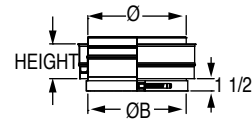

UNIVERSAL Exterior Application SSD

Ø	HEIGHT	Product Code
3" to 24"	9"	SSDØUNIBAOUK

UNIVERSAL Exterior Application SS

Ø	HEIGHT	Product Code
3" to 24"	9"	SSØUNIBAOU

UNIVERSAL Male Exterior Application SSD

Ø	ØB (O.D)	HEIGHT	Product Code
3" to 24"	4 1/16" to 24 1/16"	4 1/4"	SSDØUNIBAOMUK