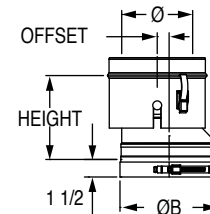

PATTERSON KELLY MODU-FIRE Reducer Offset Adaptor SSD

Ø	ØB (O.D)	HEIGHT	OFFSET	Product Code
6"	8 1/16"	7"	1"	SSD8PKMF6UK
8"	10 1/16"	7"	1"	SSD10PKMF8UK