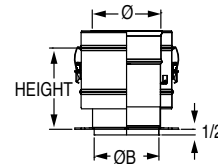

Flange Shape Depends on Diameter

AERCO MLX EXT Adapter SS

Ø	HEIGHT	Product Code
4"	5 17/32"	SS4AERMLXU
6"	5 17/32"	SS6AERMLXU
10"	5 17/32"	SS10AERMLXU
12"	5 17/32"	SS12AERMLXU

Flange Shape Depends on Diameter

AERCO BMK Eccentric Adapter SSD

Ø	HEIGHT	Product Code
12"	8 3/8"	SSDØAERBMKOFFUK

SSD & SS Boiler Adapters

AERCO BMK Eccentric Adapter SS

Ø	HEIGHT	Product Code
12"	5 1/8"	SSØAERBMKOFFU

AERCO Innovation Adapter SSD

Ø	ØB (O.D.)	HEIGHT	Product Code
6"	5.77"	7 1/4"	SSD6AERBMKUK

AERCO Innovation Adapter SS

Ø	ØB (O.D.)	HEIGHT	Product Code
6"	5.77"	5 5/8"	SS6AERBMKU

BOSCH Adapter SSD

Ø	ØB (O.D.)	HEIGHT	Product Code
8"	7 7/8"	3 3/4"	SSD8BOSCHUK
10"	9 27/32"	3 3/4"	SSD10BOSCHUK
12"	11 13/16"	3 3/4"	SSD12BOSCHUK
14"	13 25/32"	3 3/4"	SSD14BOSCHUK
16"	15 3/4"	3 3/4"	SSD16BOSCHUK
18"	17 23/32"	3 3/4"	SSD18BOSCHUK