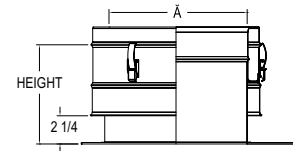

UNIVERSAL Male Exterior Application SS

Ø	ØB (O.D)	HEIGHT	Product Code
3" to 24"	4 1/16" to 24 1/16"	3 7/8"	SSØUNIBAOMU

SSD & SS Boiler Adapters

AERCO BMK Adapter SSD

Ø	ØB (O.D)	HEIGHT	Product Code
6"	5.77"	7 1/4"	SSD6AERBMKUK
8"	7.77"	7 1/4"	SSD8AERBMKUK
14"	13.77"	7 1/4"	SSD14AERBMKUK

AERCO BMK Adapter SS

Ø	ØB (O.D)	HEIGHT	Product Code
6"	5.77"	5 5/8"	SS6AERBMKU
8"	7.77"	5 5/8"	SS8AERBMKU
14"	13.77"	5 5/8"	SS14AERBMKU

AERCO BMK Excentric Adapter SSD

Ø	ØB (O.D)	HEIGHT	Product Code
12"	"	8 3/8"	SSDØAERBMKOFFUK