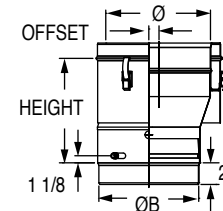

PATTERSON Kelley Mach Offset Adaptor SSD

Ø	ØB (O.D)	HEIGHT	OFFSET	Product Code
8"	7.77"	12 3/8"	1"	SSD8PKMACHOFFUK