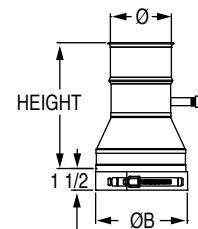

PATTERSON KELLY MODU-FIRE Reducer Adaptor SS

Ø	ØB (O.D)	HEIGHT	Product Code
4"	6 1/16"	8 1/2"	SS6PKMF4U
5"	6 1/16"	8 1/2"	SS6PKMF5U