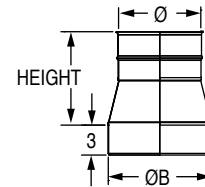

PATTERSON KELLY Mach Reducer Adapter SS

Ø	ØB (O.D)	HEIGHT	Product Code
8"	9.8"	9 1/8"	SS9.8PKMACH8U
6"	9.8"	14 1/8"	SS9.8PKMACH6U