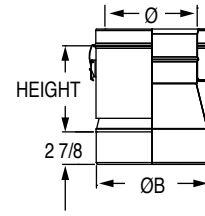

PATTERSON KELLY Mach Short Adapter SS

Ø	ØB (O.D)	HEIGHT	Product Code
10"	9.80"	4 5/8"	SS9.8PKSMACHU

SSD & SS Boiler Adapters

PATTERSON KELLY Mach Reducer Adapter SSD

Ø	ØB (O.D)	HEIGHT	Product Code
8"	9.8"	7 3/4"	SSD9.8PKMACH8UK
6"	9.8"	12 3/4"	SSD9.8PKMACH6UK