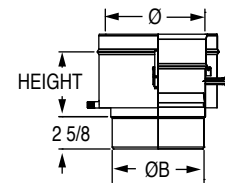

PATTERSON KELLY Mach Adapter SSD

Ø	ØB (O.D)	HEIGHT	Product Code
4"	3.90"	7 1/2"	SSD4PKMACHUK
5"	5.10"	7 1/2"	SSD5PKMACHUK
6"	5.90"	7 1/2"	SSD6PKMACHUK
8"	7.80"	7 1/2"	SSD8PKMACHUK