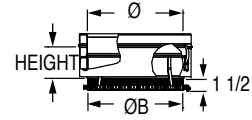

SSD & SS Boiler Adapters

UNIVERSAL Interior Application SSD

Ø	ØB (O.D)	HEIGHT	Product Code
3" to 24"	3 7/8" to 23 7/8"	4 1/8"	SSDØUNIBAU