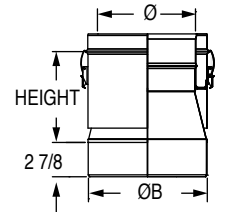

VISSMANN Vitodens WB2B SSD

Ø	ØB (O.D)	HEIGHT	Product Code
4"	4.29"	7 3/4"	SSD4VITOUK