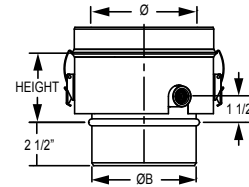

SSD & SS Boiler Adapters

DURAVENT FasNSeal Adapter SS

Ø	ØB (O.D)	HEIGHT	Product Code
4" to 12"	3 15/16" to 11 15/16"	5 1/2"	SSØFFNSAU

DURAVENT FasNSeal Female SSD with 1/2 FNPT Drain

MODEL	Ø	ØB (O.D)	HEIGHT	Product Code
Double-Wall	4"-12"	3 15/16" - 11 15/16"	5 3/8"	SSDØFFNSTP1/2UK
Single-Wall	4"-12"	3 15/16" - 11 15/16"	5 3/8"	SSDØFFNSTP1/2UK