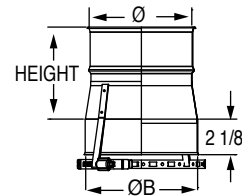

Ø	ØB (O.D)	HEIGHT	Product Code
6"	5 7/8"	4 25/32"	SS6PVIU

PVI Adaptor SSD

Ø	ØB (O.D)	HEIGHT	Product Code
6"	5 7/8"	3 9/16"	SSD6PVIUK

PVI-PVC Adapter SS

Ø	ØB (O.D)	HEIGHT	Product Code
6"	6 5/8"	5 1/2"	SS6PVIPVCU