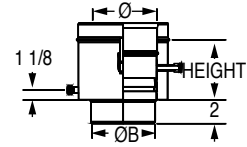

SSD & SS Boiler Adapters

DEDIETRICH C230 Adapter SSD

Ø	ØB (O.D)	HEIGHT	Product Code
6"	5.77"	5 1/4"	SSD6DDRC230UK