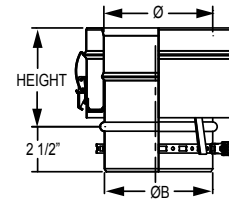

FULTON Endura Adapter SSD

Ø	ØB (O.D)	HEIGHT	Product Code
6"	5 15/16"	5 1/2"	SSD6FEDRUK
8"	7 15/16"	5 1/2"	SSD8FEDRUK