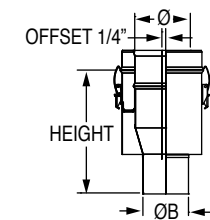

PVC/CPVC Offset Adaptor SSD

Ø	ØB (O.D)	HEIGHT	Product Code
4"	3 1/2"	9 13/32"	SSD3.5PVCUK