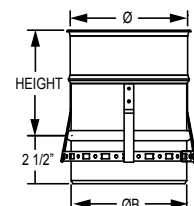

FULTON Endura Adapter SS

Ø	ØB (O.D)	HEIGHT	Product Code
6"	5 15/16"	5 1/2"	SS6FEDRU
8"	7 15/16"	5 1/2"	SS8FEDRU