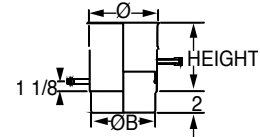

SSD & SS Boiler Adapters

DEDIETRICH C230 Adapter SSD

Ø	ØB (O.D)	HEIGHT	Product Code
6"	5.77"	5 1/4"	SSD6DDRC230UK

DEDIETRICH C230 Adapter SS

Ø	ØB (O.D)	HEIGHT	Product Code
6"	5.77"	7"	SS6DDRC230U

DEDIETRICH C310 Offset Adapter SSD