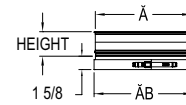

FULTON Muffler Adapter Kit SS

Ø	ØB (O.D)	HEIGHT	Product Code
4" to 24"	4 1/16" to 24 1/16"	3 1/32"	SSØFMAU

NOTE: The kit is made of a SSØFMAU + SSØUNIBAOMU