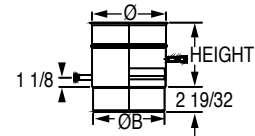

DEDIETRICH C310 Offset Adapter SS

Ø	ØB (O.D)	HEIGHT	Product Code
10"	9.8"	9"	SS10DDRC310U