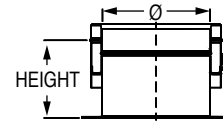

AERCO MLX EXT Adapter SSD

Ø	HEIGHT	Product Code
4"	7 7/32"	SSD4AERMLXUK
6"	7 7/32"	SSD6AERMLXUK
10"	7 7/32"	SSD10AERMLXUK
12"	7 7/32"	SSD12AERMLXUK

Flange Shape Depends on Diameter