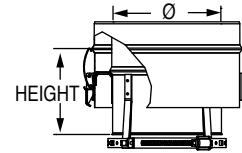

Ø	ØB (O.D)	HEIGHT	Product Code
6"	5 7/8"	4 25/32"	SS6PVIU

PVI Adaptor SSD

Ø	ØB (O.D)	HEIGHT	Product Code
6"	5 7/8"	3 9/16"	SSD6PVIUK

PVI-PVC Adapter SS

Ø	ØB (O.D)	HEIGHT	Product Code
6"	6 5/8"	5 1/2"	SS6PVIPVCU