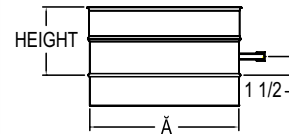

VISSMANN CA3 SS

Ø	Effective length (in.)	Ø	ØB (O.D)	Product Code
10"	5 1/2"	9 29/32"	9 15/16"	SS10VSSCA3U
12"	5 1/2"	11 31/32"	12"	SS12VSSCA3U
16"	5 1/2"	15 31/32"	16"	SS16VSSCA3U

VISSMANN Vitodens CU3A SS