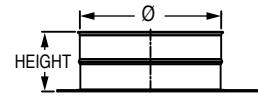

AERCO BMK Eccentric Adapter SSD

Ø	HEIGHT	Product Code
12"	8 3/8"	SSDØAERBMKOFFUK

SSD & SS Boiler Adapters

AERCO BMK Eccentric Adapter SS

Ø	HEIGHT	Product Code
12"	5 1/8"	SSØAERBMKOFFU

AERCO Innovation Adapter SSD

Ø	ØB (O.D.)	HEIGHT	Product Code
6"	5.77"	7 1/4"	SSD6AERBMKUK

AERCO Innovation Adapter SS

Ø	ØB (O.D.)	HEIGHT	Product Code
6"	5.77"	5 5/8"	SS6AERBMKU

BOSCH Adapter SSD

Ø	ØB (O.D.)	HEIGHT	Product Code
8"	7 7/8"	3 3/4"	SSD8BOSCHUK
10"	9 27/32"	3 3/4"	SSD10BOSCHUK
12"	11 13/16"	3 3/4"	SSD12BOSCHUK
14"	13 25/32"	3 3/4"	SSD14BOSCHUK
16"	15 3/4"	3 3/4"	SSD16BOSCHUK
18"	17 23/32"	3 3/4"	SSD18BOSCHUK