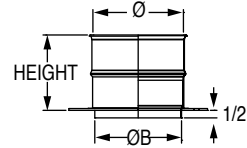

UNIVERSAL Male Exterior Application SS

Ø	ØB (O.D)	HEIGHT	Product Code
3" to 24"	4 1/16" to 24 1/16"	3 7/8"	SSØUNIBAOMU

SSD & SS Boiler Adapters

AERCO BMK Adapter SSD

Ø	ØB (O.D)	HEIGHT	Product Code
6"	5.77"	7 1/4"	SSD6AERBMKUK
8"	7.77"	7 1/4"	SSD8AERBMKUK
14"	13.77"	7 1/4"	SSD14AERBMKUK

AERCO BMK Adapter SS

Ø	ØB (O.D)	HEIGHT	Product Code
6"	5.77"	5 5/8"	SS6AERBMKU
8"	7.77"	5 5/8"	SS8AERBMKU
14"	13.77"	5 5/8"	SS14AERBMKU

AERCO BMK Excentric Adapter SSD

Ø	ØB (O.D)	HEIGHT	Product Code
12"	"	8 3/8"	SSDØAERBMKOFFUK