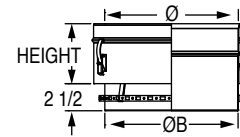

HEATFAB Female Adapter SSD

Ø	ØB (O.D)	HEIGHT	Product Code
4" to 24"	4 1/16" to 24 1/16"	3 5/8"	SSDØHFFUK