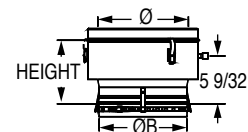

VISSMANN Vitorond 200 SSD

Ø	ØB (O.D)	HEIGHT	Product Code
8"	6.97"	8 1/32"	SSD8VSSVD2UK
12"	11.16"	8 1/32"	SSD12VSSVD2UK