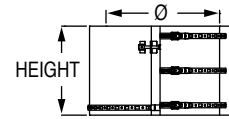

UNIVERSAL Exterior Application SSD

Ø	HEIGHT	Product Code
3" to 24"	9"	SSDØUNIBAOUK