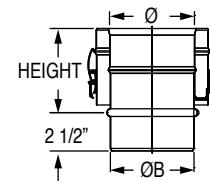

Ø	ØB (O.D)	HEIGHT	OFFSET	Product Code
10"	9.8"	12 3/8"	1"	SSD10DDRC310UK

DEDIETRICH C310 Offset Adapter SS

Ø	ØB (O.D)	HEIGHT	Product Code
10"	9.8"	9"	SS10DDRC310U

DURAVENT FasNSeal Adapter SSD

Ø	ØB (O.D)	HEIGHT	Product Code
4" to 12"	3 15/16" to 11 15/16"	5 1/2"	SSDØFFNSAU