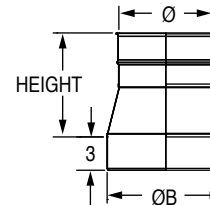

PVC/CPVC Adaptor SS

Ø	ØB (O.D)	HEIGHT	Product Code
4"	4 1/2"	5"	SS4PVCU
5"	5 9/16"	5"	SS5PVCU
6"	6 5/8"	5"	SS6PVCU
8"	8 5/8"	5"	SS8PVCU