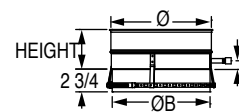

BOSCH Adapter SS

Ø	ØB (O.D.)	HEIGHT	Product Code
8"	7 7/8"	4 3/4"	SS8BOSCHU
10"	9 27/32"	4 3/4"	SS10BOSCHU
12"	11 13/16"	4 3/4"	SS12BOSCHU
14"	13 25/32"	4 3/4"	SS14BOSCHU
16"	15 3/4"	4 3/4"	SS16BOSCHU
18"	17 23/32"	4 3/4"	SS18BOSCHU