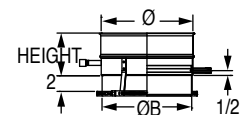

PATTERSON KELLY Mach Short Adapter SS

Ø	ØB (O.D)	HEIGHT	Product Code
10"	9.80"	4 5/8"	SS9.8PKSMACHU