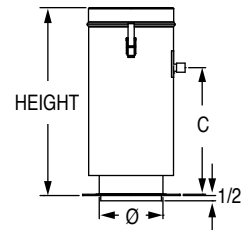

AERCO BMK Adapter SS

Ø	ØB (O.D)	HEIGHT	Product Code
6"	5.77"	5 5/8"	SS6AERBMKU
8"	7.77"	5 5/8"	SS8AERBMKU
14"	13.77"	5 5/8"	SS14AERBMKU

AERCO BMK Excentric Adapter SSD

Ø	ØB (O.D)	HEIGHT	Product Code
12"	"	8 3/8"	SSDØAERBMKOFFUK

AERCO BMK Excentric Adapter SS

Ø	ØB (O.D)	HEIGHT	Product Code
12"	"	5 1/8"	SSØAERBMKOFFU

AERCO KC Adapter SSD

Ø	ØB (O.D)	C	HEIGHT	Product Code
6"	5.77"	12 1/8"	16 1/4"	SSD6AERKCUK

SSD & SS Boiler Adapters