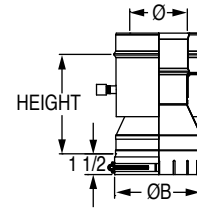

PATTERSON KELLY MODU-FIRE Reducer Adaptor SSD

Ø	ØB (O.D)	HEIGHT	Product Code
4"	6 1/16"	7"	SSD6PKMF4UK
5"	6 1/16"	7"	SSD6PKMF5UK