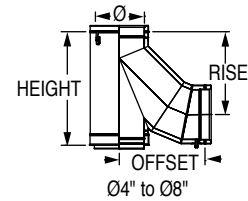

CAMUS Boot Tee SSD (see note)

Ø	RISE	OFFSET	HEIGHT	Product Code
4"	10"	10 3/4"	14 1/2"	SSD4BTCAMUSUK
5"	11"	11 5/8"	16 1/2"	SSD5BTCAMUSUK
6"	12 1/4"	13 1/8"	17 1/2"	SSD6BTCAMUSUK
7"	13 1/4"	14 1/8"	19 1/2"	SSD7BTCAMUSUK
8"	14 3/8"	15 3/8"	20 1/2"	SSD8BTCAMUSUK
9"	14 1/4"	13 5/8"	23 1/2"	SSD9BTCAMUSUK
10"	15 5/8"	14 1/2"	25 1/2"	SSD10BTCAMUSUK
12"	17"	16 1/8"	27 1/2"	SSD12BTCAMUSUK

Note: Must be installed with a SSDØUNIBAOMUK