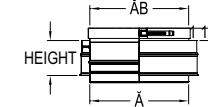

FULTON Muffler Adapter Kit SSD

Ø	ØB (O.D)	HEIGHT	Product Code
4" to 24"	4 1/16" to 24 1/16"	4"	SSDØFMAUK

NOTE: The kit is made of a SSDØFMAUK + SSDØUNIBAOMUK