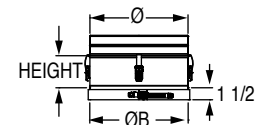

UNIVERSAL Male Exterior Application SS

Ø	ØB (O.D)	HEIGHT	Product Code
3" to 24"	4 1/16" to 24 1/16"	3 7/8"	SSØUNIBAOMU