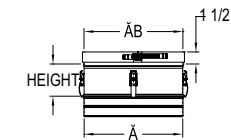

FULTON Muffler Adapter Kit SS

Ø	ØB (O.D)	HEIGHT	Product Code
4" to 24"	4 1/16" to 24 1/16"	3 1/32"	SSØFMAU

NOTE: The kit is made of a SSØFMAU + SSØUNIBAOMU