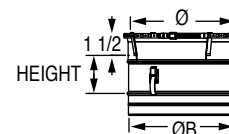

HEATFAB Male Adapter SS

Ø	ØB (O.D)	HEIGHT	Product Code
4" to 24"	4.04" to 24.04"	7"	SSØHFMU