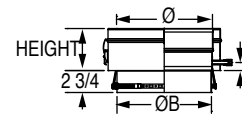

Ø	ØB (O.D.)	HEIGHT	Product Code
6"	5.77"	7 1/4"	SSD6AERBMKUK

AERCO Innovation Adapter SS

Ø	ØB (O.D.)	HEIGHT	Product Code
6"	5.77"	5 5/8"	SS6AERBMKU

BOSCH Adapter SSD

Ø	ØB (O.D.)	HEIGHT	Product Code
8"	7 7/8"	3 3/4"	SSD8BOSCHUK
10"	9 27/32"	3 3/4"	SSD10BOSCHUK
12"	11 13/16"	3 3/4"	SSD12BOSCHUK
14"	13 25/32"	3 3/4"	SSD14BOSCHUK
16"	15 3/4"	3 3/4"	SSD16BOSCHUK
18"	17 23/32"	3 3/4"	SSD18BOSCHUK