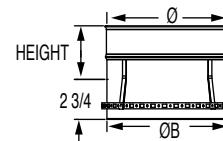

HEATFAB Female Adapter SS

Ø	ØB (O.D)	HEIGHT	Product Code
4" to 24"	4.04" to 24.04"	5"	SSØHFFU