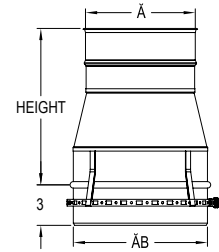

SSD & SS Boiler Adapters

WEIL MCLAIN Slimfit SS

Ø	ØB (O.D)	HEIGHT	Product Code
6"	6 5/8"	7 1/2"	SS6SFEX6U
6"	9 13/16"	12 1/2"	SS6SFEX10U
8"	6 5/8"	10 1/2"	SS8SFEX6U
8"	9 13/16"	10 1/2"	SS8SFEX10U
10"	9 13/16"	7 1/2"	SS10SFEX10U