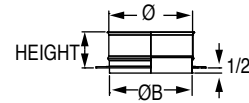

SSD & SS Boiler Adapters

BRYAN Triple Flex Adapter SSD

Ø	ØB (O.D)	HEIGHT	Product Code
8"	7.92"	7 1/4"	SSD8BRYANTFUK

BRYAN Triple Flex Adapter SS

Ø	ØB (O.D)	HEIGHT	Product Code
8"	7.92"	5 5/8"	SS8BRYANTFU

CAMUS Boot Tee SSD (see note)