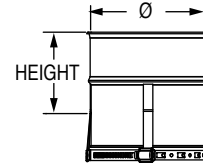

Ø	ØB (O.D)	HEIGHT	Product Code
6"	5 7/8"	4 25/32"	SS6PVIU

PVI Adaptor SSD

Ø	ØB (O.D)	HEIGHT	Product Code
6"	5 7/8"	3 9/16"	SSD6PVIUK

PVI-PVC Adapter SS

Ø	ØB (O.D)	HEIGHT	Product Code
6"	6 5/8"	5 1/2"	SS6PVIPVCU