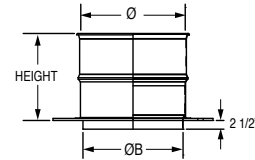

AERCO BMK Eccentric Adapter SSD

Ø	HEIGHT	Product Code
12"	8 3/8"	SSDØAERBMKOFFUK

SSD & SS Boiler Adapters

AERCO BMK Eccentric Adapter SS

Ø	HEIGHT	Product Code
12"	5 1/8"	SSØAERBMKOFFU

AERCO Innovation Adapter SSD

Ø	ØB (O.D.)	HEIGHT	Product Code
6"	5.77"	7 1/4"	SSD6AERBMKUK

AERCO Innovation Adapter SS

Ø	ØB (O.D.)	HEIGHT	Product Code
6"	5.77"	5 5/8"	SS6AERBMKU

BOSCH Adapter SSD

Ø	ØB (O.D.)	HEIGHT	Product Code
8"	7 7/8"	3 3/4"	SSD8BOSCHUK
10"	9 27/32"	3 3/4"	SSD10BOSCHUK
12"	11 13/16"	3 3/4"	SSD12BOSCHUK
14"	13 25/32"	3 3/4"	SSD14BOSCHUK
16"	15 3/4"	3 3/4"	SSD16BOSCHUK
18"	17 23/32"	3 3/4"	SSD18BOSCHUK