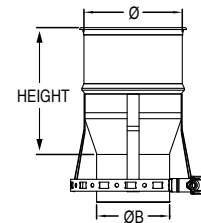

VISSMANN Vitodens 200 W B2HA SS

Ø	ØB (O.D)	HEIGHT	Product Code
4"	3 1/16"	5 5/16"	SS4VSSB2HA80U
4"	4 1/4"	5 5/16"	SS4VSSB2HA110U