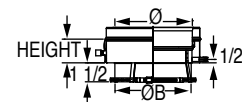

PATTERSON KELLY Mach Short Adapter SSD

Ø	ØB (O.D)	HEIGHT	Product Code
10"	9.80"	3 1/8"	SSD9.8PKSMACHUK