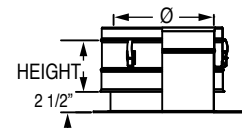

AERCO BMK Eccentric Adapter SSD

Ø	HEIGHT	Product Code
12"	8 3/8"	SSDØAERBMKOFFUK