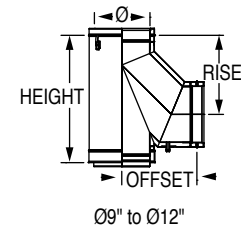

CAMUS Boot Tee SSD (see note)

Ø	RISE	OFFSET	HEIGHT	Product Code
4"	10"	10 3/4"	14 1/2"	SSD4BTCAMUSUK
5"	11"	11 5/8"	16 1/2"	SSD5BTCAMUSUK
6"	12 1/4"	13 1/8"	17 1/2"	SSD6BTCAMUSUK
7"	13 1/4"	14 1/8"	19 1/2"	SSD7BTCAMUSUK
8"	14 3/8"	15 3/8"	20 1/2"	SSD8BTCAMUSUK
9"	14 1/4"	13 5/8"	23 1/2"	SSD9BTCAMUSUK
10"	15 5/8"	14 1/2"	25 1/2"	SSD10BTCAMUSUK
12"	17"	16 1/8"	27 1/2"	SSD12BTCAMUSUK

Note: Must be installed with a SSDØUNIBAOMUK