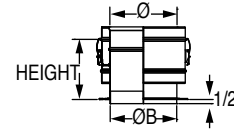

SSD & SS Boiler Adapters

BRYAN Triple Flex Adapter SSD

Ø	ØB (O.D)	HEIGHT	Product Code
8"	7.92"	7 1/4"	SSD8BRYANTFUK