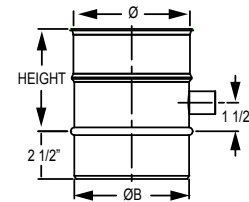

DURAVENT FasNSeal Female SS with 1/2 FNPT Drain

MODEL	Ø	ØB (O.D)	HEIGHT	Product Code
Double-Wall	4"-12"	3 15/16" - 11 15/16"	5 3/8"	SSØFFNSTP1/2U
Single-Wall	4"-12"	3 15/16" - 11 15/16"	5 3/8"	SSØFFNSTP1/2U