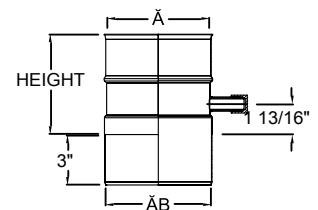

METRIC ADAPTERS SECURE SEAL/DURASEAL SS

Ø	ØB (O.D)	HEIGHT	Product Code
6"	6.28	6"	SS6MM161U
8"	7.69		SS8MM197U
8"	7.84		SS8MM201U
10"	9.69		SS10MM248U
10"	9.78		SS10MM250U
10"	9.81		SS10MM251U
12"	11.69		SS12MM299U
12"	11.75		SS12MM300U
14"	13.69		SS14MM349U
14"	13.72		SS14MM350U
16"	15.69		SS16MM400U
18"	17.66		SS18MM450U
18"	17.69		SS18MM451U