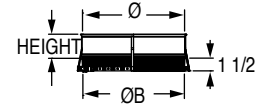

SSD & SS Boiler Adapters

UNIVERSAL Interior Application SSD

Ø	ØB (O.D)	HEIGHT	Product Code
3" to 24"	3 7/8" to 23 7/8"	4 1/8"	SSDØUNIBAU

UNIVERSAL Interior Application SS

Ø	ØB (O.D)	HEIGHT	Product Code
3" to 24"	3 7/8" to 23 7/8"	2 3/4"	SSØUNIBAU