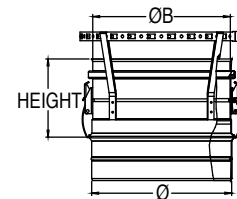

DURAVENT PolyPro Male Adapter SS

Ø	ØB (O.D)	HEIGHT	Product Code
4"	100mm	3 3/8"	SS4POLYPROMAU
5"	130mm	3 3/8"	SS5POLYPROMAU
6"	150mm	3 3/8"	SS6POLYPROMAU
8"	200mm	3 3/8"	SS8POLYPROMAU