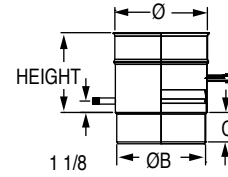

SSD & SS Boiler Adapters

VISSMANN Vitocrossal 200 (CM2) SS

Ø	ØB (O.D)	C	HEIGHT	Product Code
8"	7.87"	4"	7"	SS8VSSCM2U
10"	9.94"	4"	7"	SS10VSSCM2U