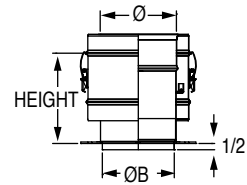

UNIVERSAL Male Exterior Application SS

Ø	ØB (O.D)	HEIGHT	Product Code
3" to 24"	4 1/16" to 24 1/16"	3 7/8"	SSØUNIBAOMU

SSD & SS Boiler Adapters

AERCO BMK Adapter SSD

Ø	ØB (O.D)	HEIGHT	Product Code
6"	5.77"	7 1/4"	SSD6AERBMKUK
8"	7.77"	7 1/4"	SSD8AERBMKUK
14"	13.77"	7 1/4"	SSD14AERBMKUK

AERCO BMK Adapter SS

Ø	ØB (O.D)	HEIGHT	Product Code
6"	5.77"	5 5/8"	SS6AERBMKU
8"	7.77"	5 5/8"	SS8AERBMKU
14"	13.77"	5 5/8"	SS14AERBMKU

AERCO BMK Excentric Adapter SSD

Ø	ØB (O.D)	HEIGHT	Product Code
12"	"	8 3/8"	SSDØAERBMKOFFUK