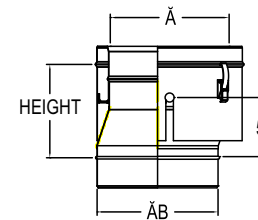

SSD & SS Boiler Adapters

VISSMANN Vitorond 200 SS

Ø	ØB (O.D)	HEIGHT	Product Code
8"	6.97"	9 13/32"	SS8VSSVD2U
12"	11.16"	9 13/32"	SS12VSSVD2U

VISSMANN CA3 SSD

Ø	Effective length (in.)	Ø	ØB (O.D)	Product Code
10"	7 3/4"	9 29/32"	9 15/16"	SSD10VSSCA3UK
12"	7 3/4"	11 31/32"	12"	SSD12VSSCA3UK
16"	7 3/4"	15 31/32"	16"	SSD16VSSCA3UK