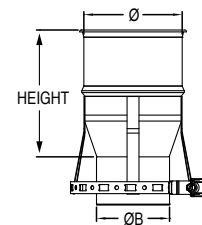

VISSMANN Vitodens CU3A SS

Ø	ØB (O.D)	HEIGHT	Product Code
4"	4 1/4"	5 5/16"	SS4VSSCU3A110U