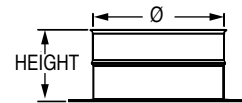

AERCO MLX EXT Adapter SS

Ø	HEIGHT	Product Code
4"	5 17/32"	SS4AERMLXU
6"	5 17/32"	SS6AERMLXU
10"	5 17/32"	SS10AERMLXU
12"	5 17/32"	SS12AERMLXU

Flange Shape Depends on Diameter