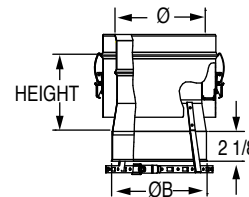

PVI-PVC Adapter SSD

Ø	ØB (O.D)	HEIGHT	Product Code
6"	6 5/8"	7 7/8"	SSD6PVIPVCUK