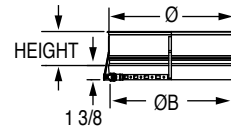

FULTON Pulse Adapter SS

Ø	ØB (O.D)	HEIGHT	Product Code
4"	4"	3 3/8"	SS4FULTU
6"	6"	3 3/8"	SS6FULTU