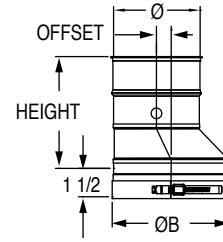

SSD & SS Boiler Adapters

PATTERSON KELLY MODU-FIRE Reducer Offset Adaptor SS

Ø	ØB (O.D)	HEIGHT	OFFSET	Product Code
6"	8 1/16"	8 1/2"	1"	SS8PKMF6U
8"	10 1/16"	8 1/2"	1"	SS10PKMF8U