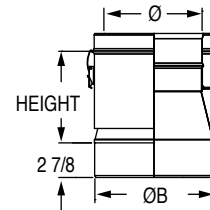

PVC/CPVC Adaptor SSD

Ø	ØB (O.D)	HEIGHT	Product Code
4"	4 1/2"	4 1/2"	SSD4PVCUK
5"	5 9/16"	4 1/2"	SSD5PVCUK
6"	6 5/8"	4 1/2"	SSD6PVCUK
8"	8 5/8"	4 1/2"	SSD8PVCUK