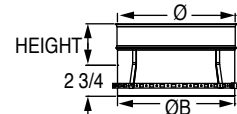

LOCHINVAR Crest Offset Adapter SS

Ø	ØB (O.D)	HEIGHT	Product Code
4" to 24"	4.04" to 24.04"	8 3/8"	SSØCRESTU