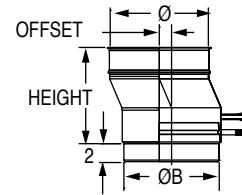

PATTERSON Kelley Mach Offset Adaptor SS

Ø	ØB (O.D)	HEIGHT	OFFSET	Product Code
8"	7.77"	11 7/8"	1"	SS8PKMACHOFFU