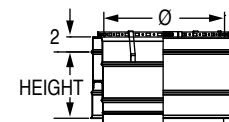

HEATFAB Male Adapter SSD

Ø	ØB (O.D)	HEIGHT	Product Code
4" to 24"	4 1/16" to 24 1/16"	6 3/8"	SSDØHFMUK