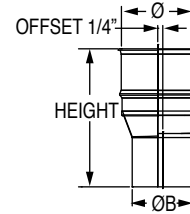

SSD & SS Boiler Adapters

PVC/CPVC Offset Adaptor SS

Ø	ØB (O.D)	HEIGHT	Product Code
4"	3 1/2"	7 7/8"	SS3.5PVCU