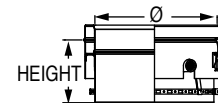

HEATFAB Female Adapter SSD with FNPT Drain

Ø	ØB (O.D)	HEIGHT	Product Code
5" to 8"	5 1/16" to 8 1/16"	3 5/8"	SSDØHFF1/2FIPTUK