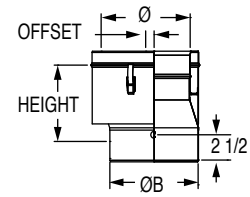

SSD & SS Boiler Adapters

LOCHINVAR Crest Offset Adapter SSD

Ø	ØB (O.D)	HEIGHT	OFFSET	Product Code
7" to 14"	7.04" to 14.04"	8 3/8"	1"	SSDØCRESTUK