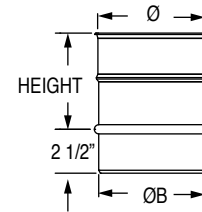

SSD & SS Boiler Adapters

DURAVENT FasNSeal Adapter SS

Ø	ØB (O.D)	HEIGHT	Product Code
4" to 12"	3 15/16" to 11 15/16"	5 1/2"	SSØFFNSAU