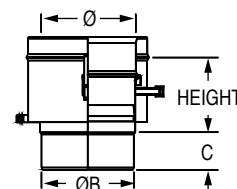

VISSMANN Vitocrossal 200 (CM2) SSD

Ø	ØB (O.D)	C	HEIGHT	Product Code
8"	7.87"	4"	5 5/8"	SSD8VSSCM2UK
10"	9.94"	4"	5 5/8"	SSD10VSSCM2UK