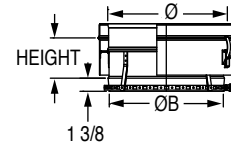

SSD & SS Boiler Adapters

FULTON Pulse Adapter SSD

Ø	ØB (O.D)	HEIGHT	Product Code
4"	4"	4 1/4"	SSD4FULTUK
6"	6"	4 1/4"	SSD6FULTUK