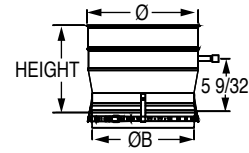

SSD & SS Boiler Adapters

VISSMANN Vitorond 200 SS

Ø	ØB (O.D)	HEIGHT	Product Code
8"	6.97"	9 13/32"	SS8VSSVD2U
12"	11.16"	9 13/32"	SS12VSSVD2U