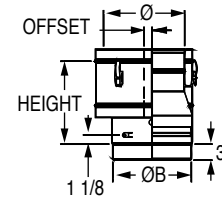

DEDIETRICH C310 Offset Adapter SSD

Ø	ØB (O.D)	HEIGHT	OFFSET	Product Code
10"	9.8"	12 3/8"	1"	SSD10DDRC310UK