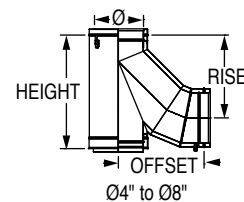

Camus Boot Tee SSID

Ø	RISE	OFFSET	HEIGHT	Product Code
4"	12 9/32"	13 3/32"	18 15/16"	SSID4BTCAMUSUK
5"	13 7/32"	14 5/32"	20 15/16"	SSID5BTCAMUSUK
6"	14 3/8"	12 7/8"	21 15/16"	SSID6BTCAMUSUK
7"	14 5/16"	13 21/32"	24 15/16"	SSID7BTCAMUSUK
8"	15 7/32"	14 19/32"	26 15/16"	SSID8BTCAMUSUK
10"	17 1/16"	16 3/16"	28 15/16"	SSID10BTCAMUSUK
12"	18 7/8"	18 1/4"	31 15/16"	SSID12BTCAMUSUK