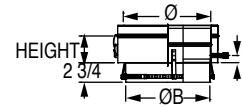

VISSMANN Vitocrossal 300 (CT3) SS

Ø	ØB (O.D)	HEIGHT	Product Code
8"	7 7/8"	4 3/4"	SS8VSSCT3U
10"	9 27/32"	4 3/4"	SS10VSSCT3U
12"	11 13/16"	4 3/4"	SS12VSSCT3U