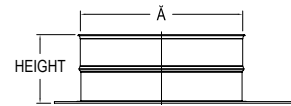

AERCO BMK Excentric Adapter SS

Ø	ØB (O.D)	HEIGHT	Product Code
12"	"	5 1/8"	SSØAERBMKOFFU