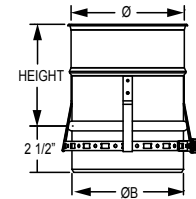

FULTON Vantage Adapter SS

Ø	ØB (O.D)	HEIGHT	Product Code
10"	9 11/16"	5 1/2"	SS10FVTGU
12"	11 11/16"	5 1/2"	SS12FVTGU
14"	13 11/16"	5 1/2"	SS14FVTGU