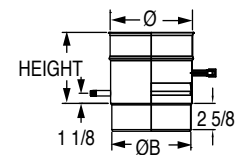

PATTERSON KELLY Mach Adapter SS

Ø	ØB (O.D)	HEIGHT	Product Code
4"	3.90"	9"	SS4PKMACHU
5"	5.10"	9"	SS5PKMACHU
6"	5.90"	9"	SS6PKMACHU
8"	7.80"	9"	SS8PKMACHU