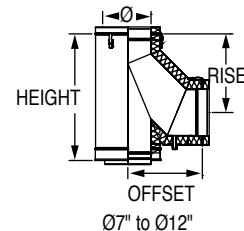

Camus Boot Tee SSID

Ø	RISE	OFFSET	HEIGHT	Product Code
4"	12 9/32"	13 3/32"	18 15/16"	SSID4BTCAMUSUK
5"	13 7/32"	14 5/32"	20 15/16"	SSID5BTCAMUSUK
6"	14 3/8"	12 7/8"	21 15/16"	SSID6BTCAMUSUK
7"	14 5/16"	13 21/32"	24 15/16"	SSID7BTCAMUSUK
8"	15 7/32"	14 19/32"	26 15/16"	SSID8BTCAMUSUK
10"	17 1/16"	16 3/16"	28 15/16"	SSID10BTCAMUSUK
12"	18 7/8"	18 1/4"	31 15/16"	SSID12BTCAMUSUK