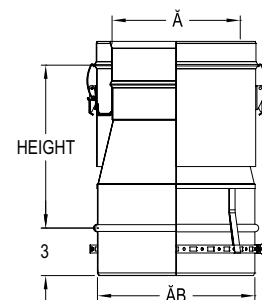

WEIL MCLAIN Slimfit SSD

Ø	ØB (O.D)	HEIGHT	Product Code
6"	6 5/8"	7 5/32"	SSD6SFEX6UK
6"	9 13/16"	12 5/32"	SSD6SFEX10UK
8"	6 5/8"	10 5/32"	SSD8SFEX6UK
8"	9 13/16"	10 5/32"	SSD8SFEX10UK
10"	9 13/16"	7 5/32"	SSD10SFEX10UK