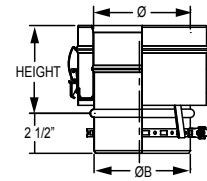

SSD & SS Boiler Adapters

FULTON Vantage Adapter SSD

Ø	ØB (O.D)	HEIGHT	Product Code
10"	9 11/16"	5 1/2"	SSD10FVTGUK
12"	11 11/16"	5 1/2"	SSD12FVTGUK
14"	13 11/16"	5 1/2"	SSD14FVTGUK