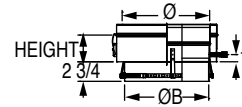

VISSMANN Vitocrossal 300 (CT3) SS

Ø	ØB (O.D)	HEIGHT	Product Code
8"	7 7/8"	4 3/4"	SS8VSSCT3U
10"	9 27/32"	4 3/4"	SS10VSSCT3U
12"	11 13/16"	4 3/4"	SS12VSSCT3U

VISSMANN Vitodens WB2B SSD

Ø	ØB (O.D)	HEIGHT	Product Code
4"	4.29"	7 3/4"	SSD4VITOUK